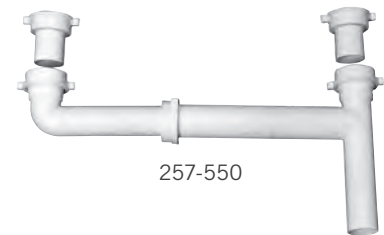

End Outlet Waste

Direct Connect

- Telescopic 12" to 16" with baffle tee
- Available in white or black polypropylene

Universal

- Telescopic 12" to 16" with baffle tee
- Slip joint with two direct connect adapters
- Available in white or black polypropylene

Wye Branch – Direct Connect

- Telescopic 12" to 16" with baffle tee
- 1/2" or 3/4" "Y" branch connection
- Available in white or black polypropylene

253-550

257-550

253-552

Item No	Color	"Y" Size	Pkg	Min Qty	Case Qty
DIRECT CONNECT					
253-550	White	—	B	25	25
253-550B	Black	—	B	25	25
UNIVERSAL					
257-550	White	—	B	25	25
257-550B	Black	—	B	25	25
WYE BRANCH – DIRECT CONNECT					
253-552	White	1/2"	B	15	15
253-552B	Black	1/2"	B	15	15
253-553	White	3/4"	B	15	15

Center Outlet Waste

Universal

- 16" baffle tee
- Slip joint with two direct connect adapters
- White polypropylene

258-160

Item No	Description	Pkg	Min Qty	Case Qty
258-160	Universal center outlet waste	B	25	25